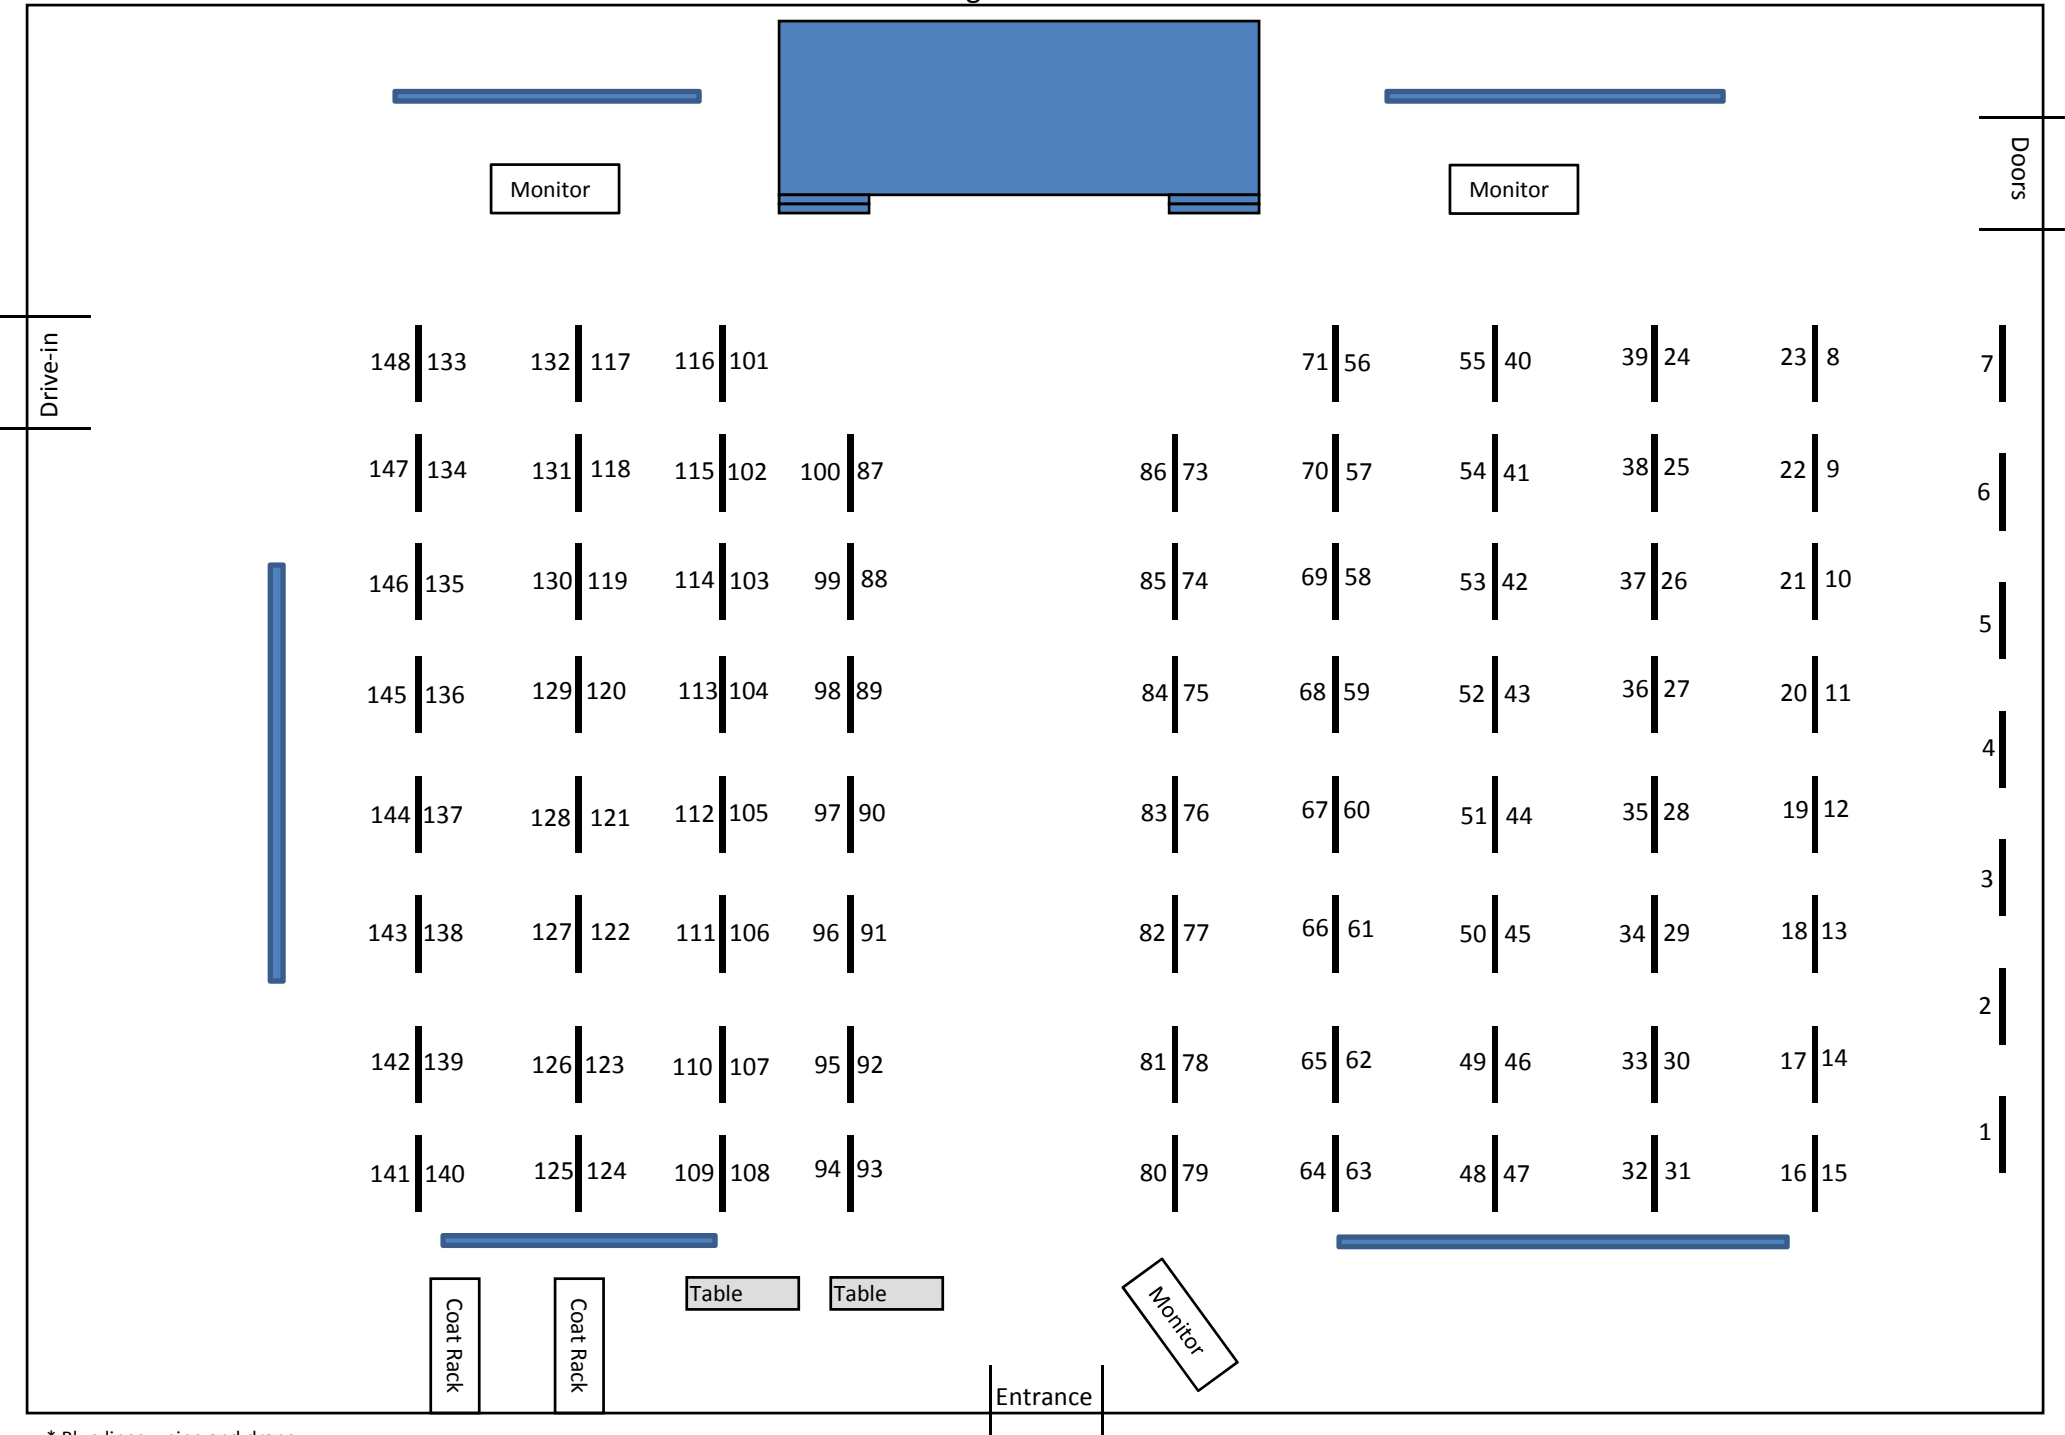

Research & Scholarship Expo 2009

Huntington Avenue

* Blue lines = pipe and drape